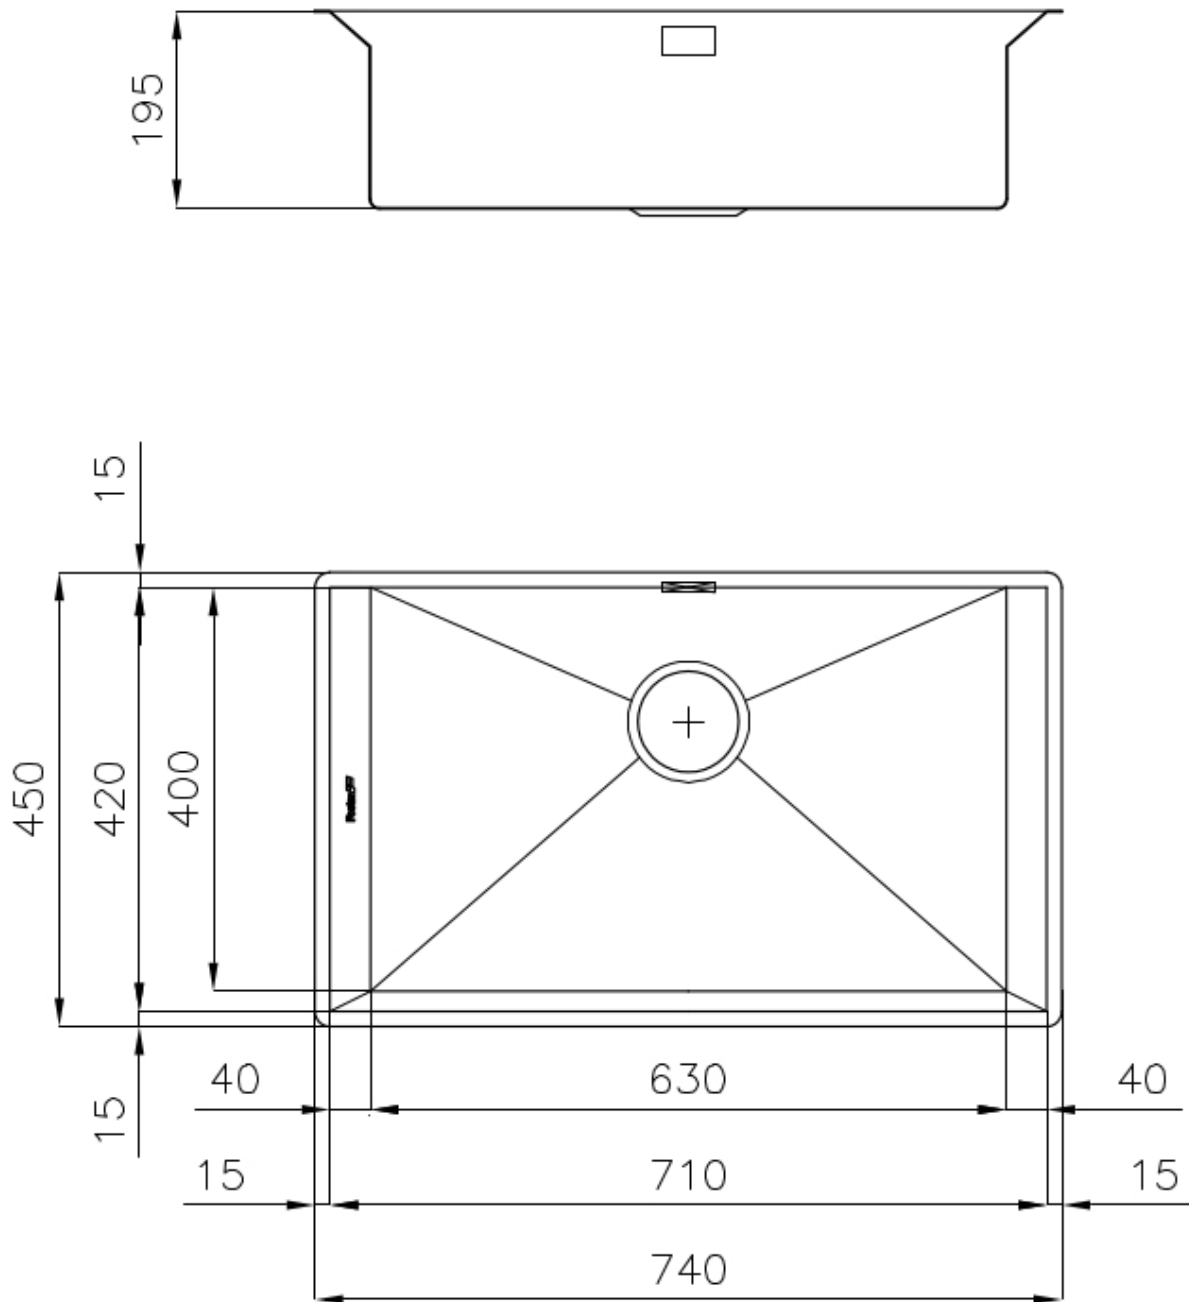

Space waste fitting

The elegant SPACE steel cap closes the drain and leaves no visible residues collected in the basket below. Space also has a small footprint and allows the optimal use of the under-sink compartment.

Squared bowls - 0/9 radius

The square bowls of Foster have perfectly squared vertical edges, while those on the bottom have a small radius of 9 mm that facilitates cleaning operations.

TECHNICAL DATA